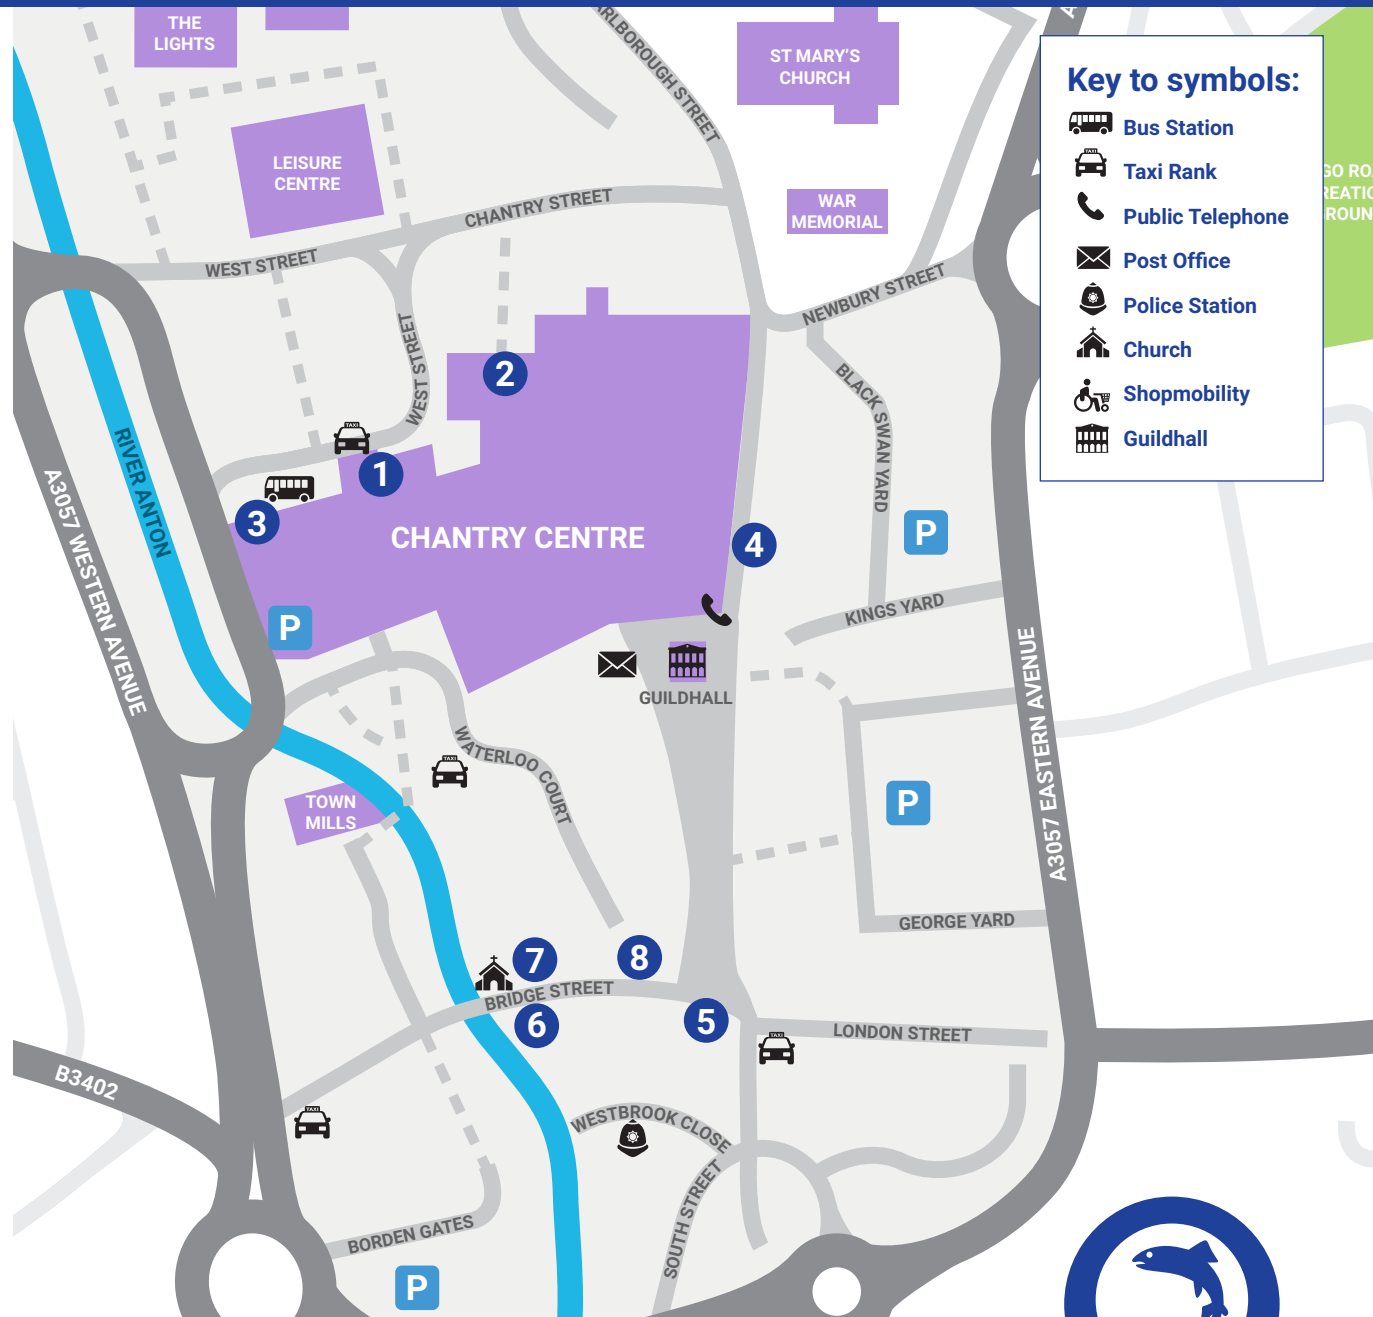

## Public toilets are available at:

- 1 The Chantry Centre**  
Next to Andover Bus Station, SP10 1NF  
Monday to Saturday 9am to 5.30pm  
Sunday 10am to 4pm
- 2 Chantry Street entrance**  
Monday to Saturday 9am to 5.30pm  
Sunday 10am to 4pm
- 3 Unity Changing Places toilet**  
Bus Station, West Street, Andover, SP10 1QP  
Monday to Saturday 9am to 4pm

### Facilities available:

### Facilities available:

- 4 Costa Coffee**  
48 High Street, Andover, SP10 1NF  
Monday to Saturday 7am to 7pm  
Sunday 9am to 6pm
- 5 The Redbridge**  
5 Bridge Street, Andover, SP10 1BE  
Monday to Wednesday 8am to 11pm  
Thursday 8am to midnight  
Friday to Saturday 8am to 1am  
Sunday 11am to 11pm
- 6 Café Bridge**  
31-33 Bridge Street, Andover, SP10 1BE  
Monday to Friday 9.30am to 2.30pm  
Saturday 11am to 11pm  
Sunday 12noon to 10pm
- 7 The White Hart Pub**  
Bridge Street, Andover, SP10 1BE  
Monday to Friday 10am to 11pm  
Saturday 11am to 11pm  
Sunday 11am to 10pm
- 8 Griled Cheese Café**  
4 Bridge Street, Andover SP10 1BH  
Monday to Saturday 10am to 4pm  
Sunday 11am to 3pm

## Key to symbols:

- Bus Station
- Taxi Rank
- Public Telephone
- Post Office
- Police Station
- Church
- Shopmobility
- Guildhall