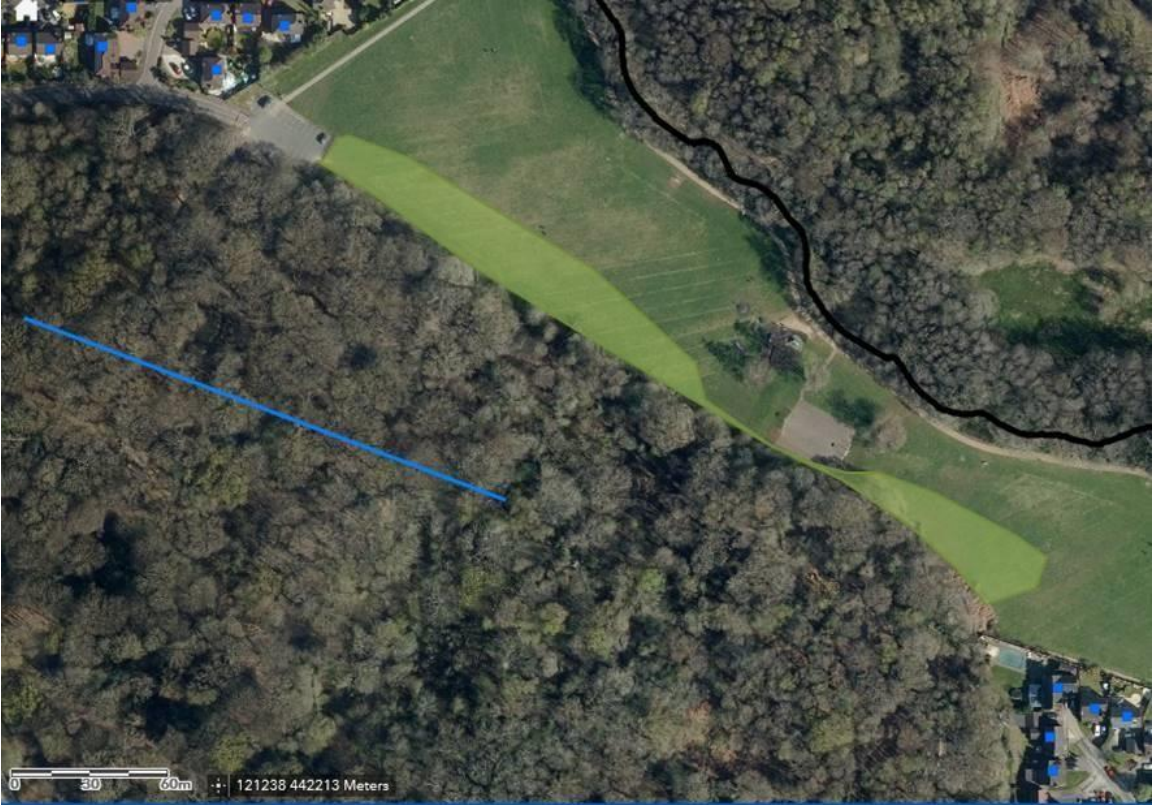

**Urban Meadows
2024
Valley Park**

Ward	2021 ha	2022 ha	2023 ha	2024 ha	Total ha
Valley Park	1.6654	0.1062	0.68375	0.12	2.575
Total	1.6654	0.1062	0.68375	0.12	2.575

Key

Green – 2021

Blue – 2022

Purple - 2023

Red - 2024

VALLEY PARK

Sandringham. Blenheim Close

1900m2

Hemlock Way 1100 m2

Hornbeam Road 1000m2

Birdfield Way 450m2

Glendowan Road 5000 m2

Wicklow Drive 1000m2

Knightwood Leisure Centre 520m2

Crusaders Way - 5684m² including 206m² overseeding Meadowscape Pro in 2024

Knightwood Road - 436.9m2 (HCC grass)

Junction of Knightwood Road and Skys Wood Road - 626m²

Salcombe Close – 1543.2m²

Birdfield – 910.5 m²

Fairbarn Walk – 1645.4. m2

Bellflower Way – 76.3 m2

Glendown open space – 566.6m²

Circle Beds Open Space – 2095.5 m²