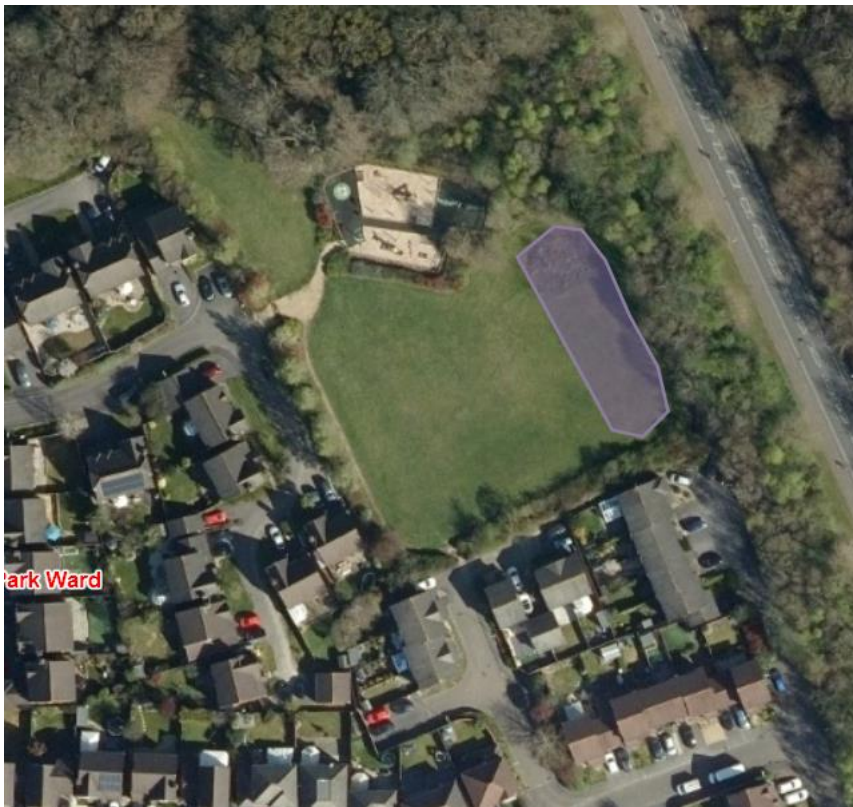

Wicklow Drive 1000m2

Knightwood Leisure Centre 520m2

Crusaders Way - 5684m² including 206m² overseeding Meadowscape Pro in 2024

Knightwood Road - 436.9m2 (HCC grass)

Junction of Knightwood Road and Skys Wood Road - 626m²

Salcombe Close – 1543.2m²

Birdfield – 910.5 m²

Fairbarn Walk – 1645.4. m2

Bellflower Way – 76.3 m2

Glendown open space – 566.6m²

Circle Beds Open Space – 2095.5 m²