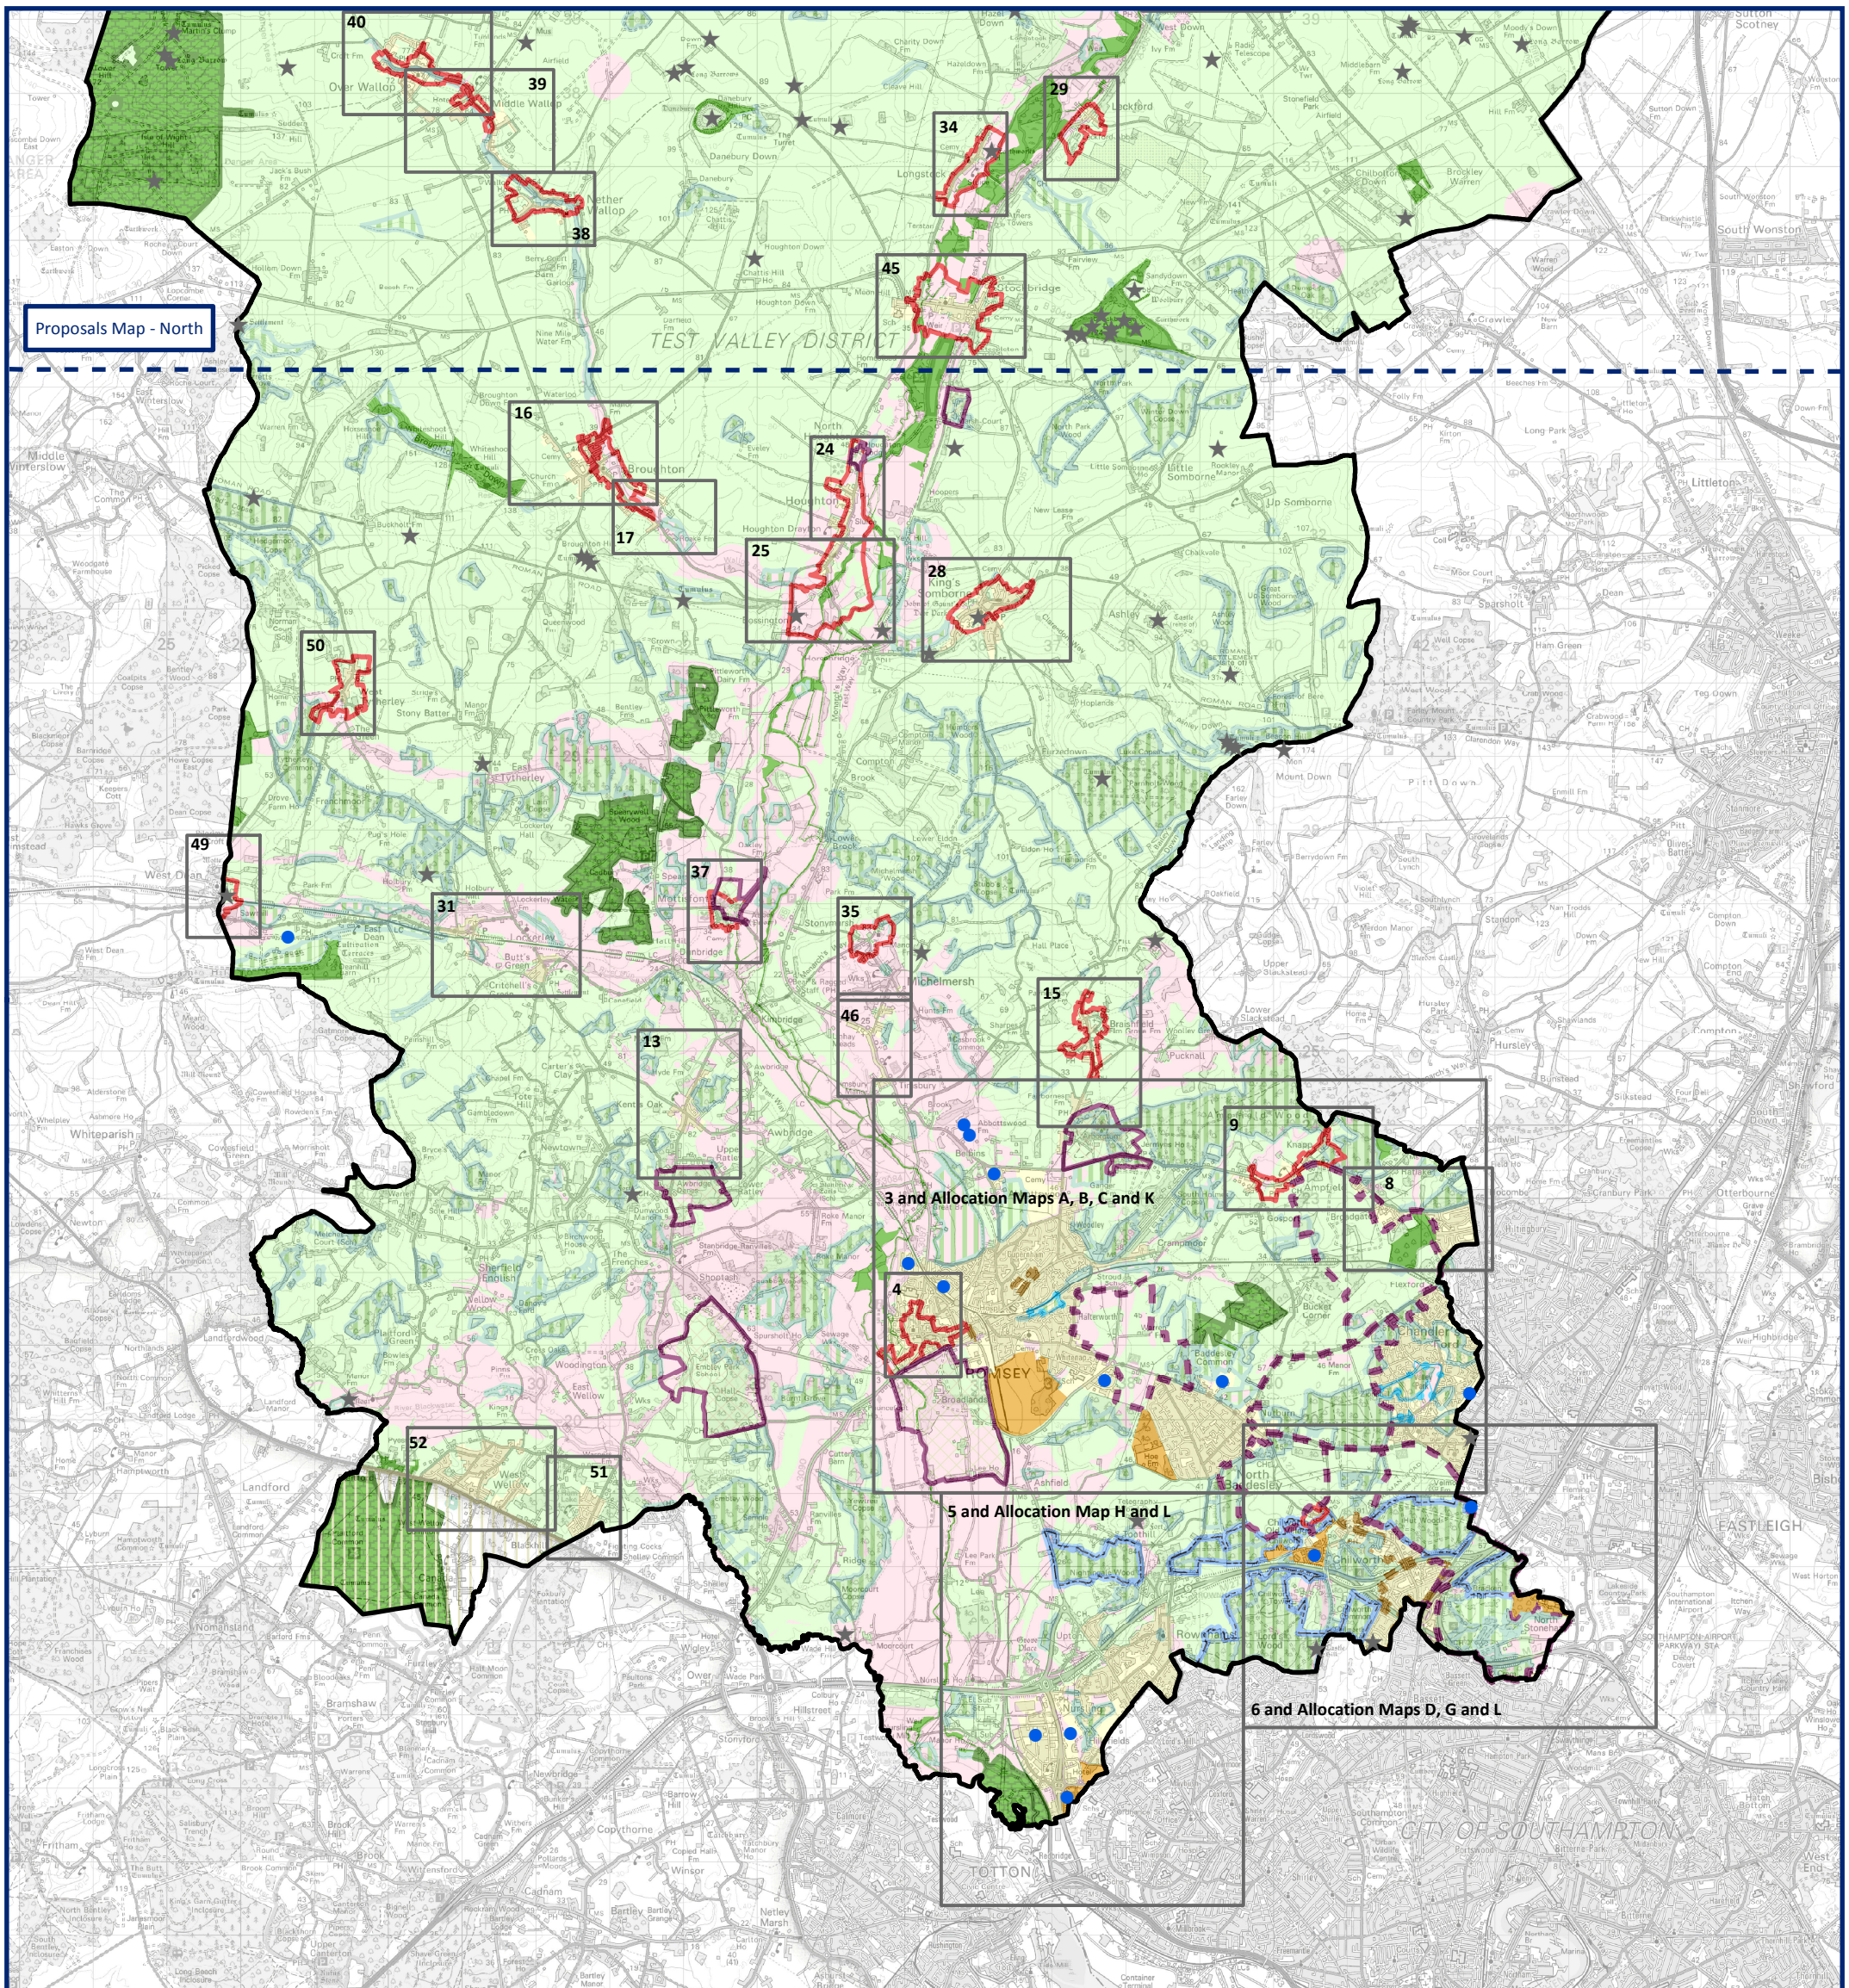

This map is reproduced from Ordnance Survey Material with the permission of Ordnance Survey on behalf of the controller of her majesty's stationery office © Crown Copyright. Unauthorised reproduction infringes Crown Copyright and may lead to prosecution or civil proceedings. Test Valley Borough Council Licence No. 100024295 2016.

Key	
	Borough Boundary
	Inset Map Boundary
	Allocation Site Area (Maps A - H)
	Local Gaps - Policy E3
	Registered Historic Park and Gardens - Policy E9
	Conservation Area - Policy E9
	Settlement Boundary - Policy COM2
	Residential Area of Special Character - Policy E4
	Internationally Important Wildlife Sites - Policy E5
	Sites of Important for Nature Conservation - Policy E5
	Sites of Special Scientific Interest - Policy E5
	North Wessex Downs Area of Outstanding Natural Beauty - Policy E2
	Local Nature Reserve - Policy E5
	Mineral Consultation Area
	Countryside - Policy COM2
	Strategic Employment Sites - Policy LE10
	Scheduled Ancient Monuments - Policy E9

Key			
	Borough Boundary		Internationally Important Wildlife Sites - Policy E5
	Inset Map Boundary		Sites of Special Scientific Interest - Policy E5
	Allocation Site Area (Maps A - H)		Sites of Important for Nature Conservation - Policy E5
	Local Gaps - Policy E3		Local Nature Reserve - Policy E5
	New Forest National Park		Forest Park - Policy LHW2
	Registered Historic Park and Gardens - Policy E9		Mineral Consultation Area
	Conservation Area - Policy E9		Countryside - Policy COM2
	Settlement Boundary - Policy COM2		Strategic Employment Sites - Policy LE10
	Residential Area of Special Character - Policy E4		Scheduled Ancient Monuments - Policy E9