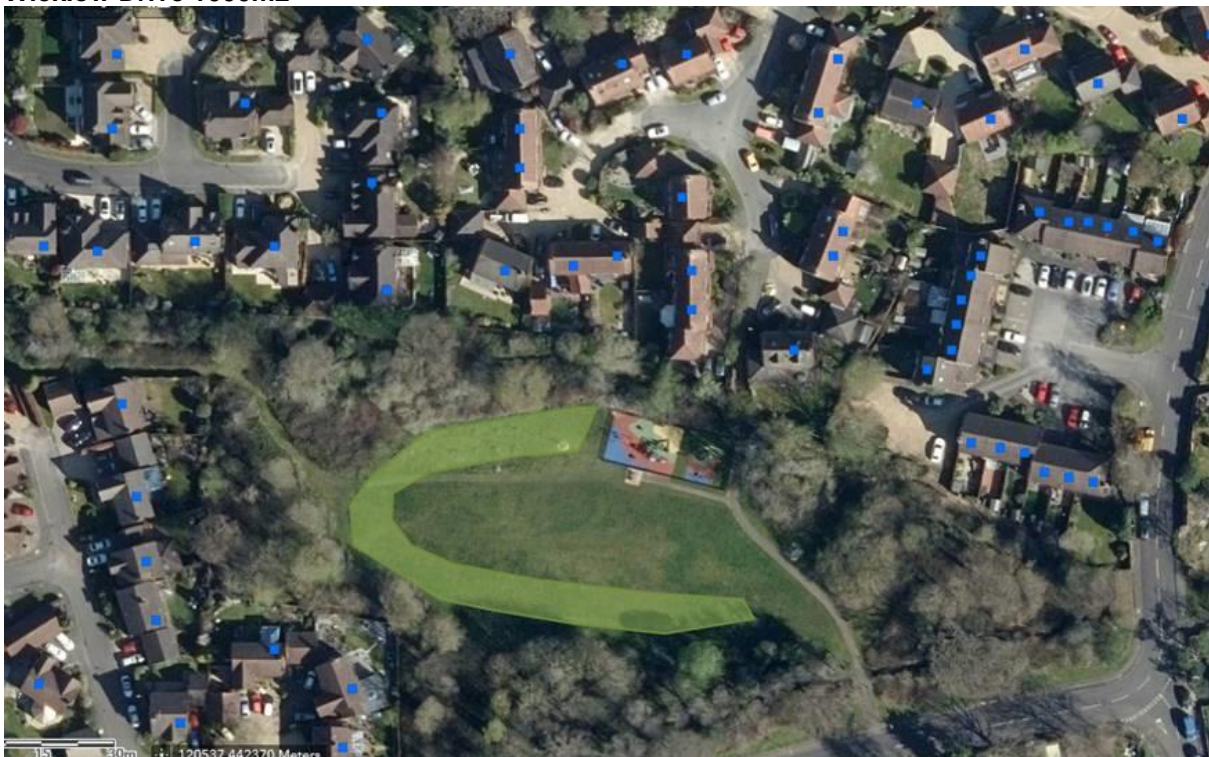

**Urban Meadows
2022
Valley Park**

VALLEY PARK

Total ward area 1.76 hectares

Sandringham. Blenheim Close
1900m²

Hemlock Way 1100 m²

Hornbeam Road 1000m2

Birdfield Way 450m2

Glendowan Road 5000 m2

Wicklow Drive 1000m2

Knightwood Leisure Centre 520m2

Crusaders Way 5684m2

Knightwood Road 436.9m² (HCC grass)

Junction of Knightwood Road and Skys Wood Road 626m²