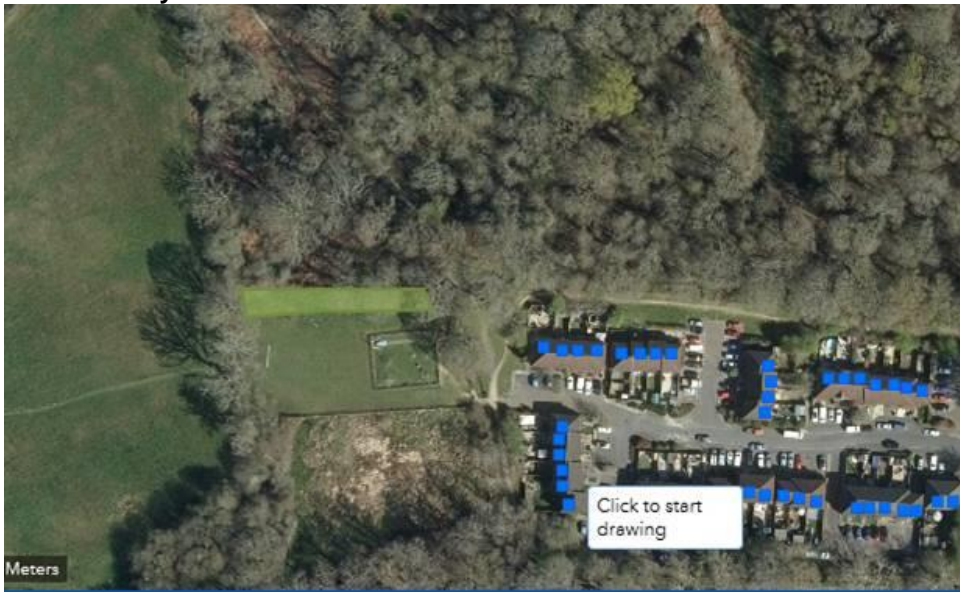

**Urban Meadows
2022
Valley Park**

VALLEY PARK

Total ward area 1.76 hectares

Sandringham. Blenheim Close
1900m²

Hemlock Way 1100 m²

Hornbeam Road 1000m2

Birdfield Way 450m2

Glendowan Road 5000 m2

Wicklow Drive 1000m2

Knightwood Leisure Centre 520m2

Crusaders Way 5684m2

Knightwood Road 436.9m² (HCC grass)

Junction of Knightwood Road and Skys Wood Road 626m²