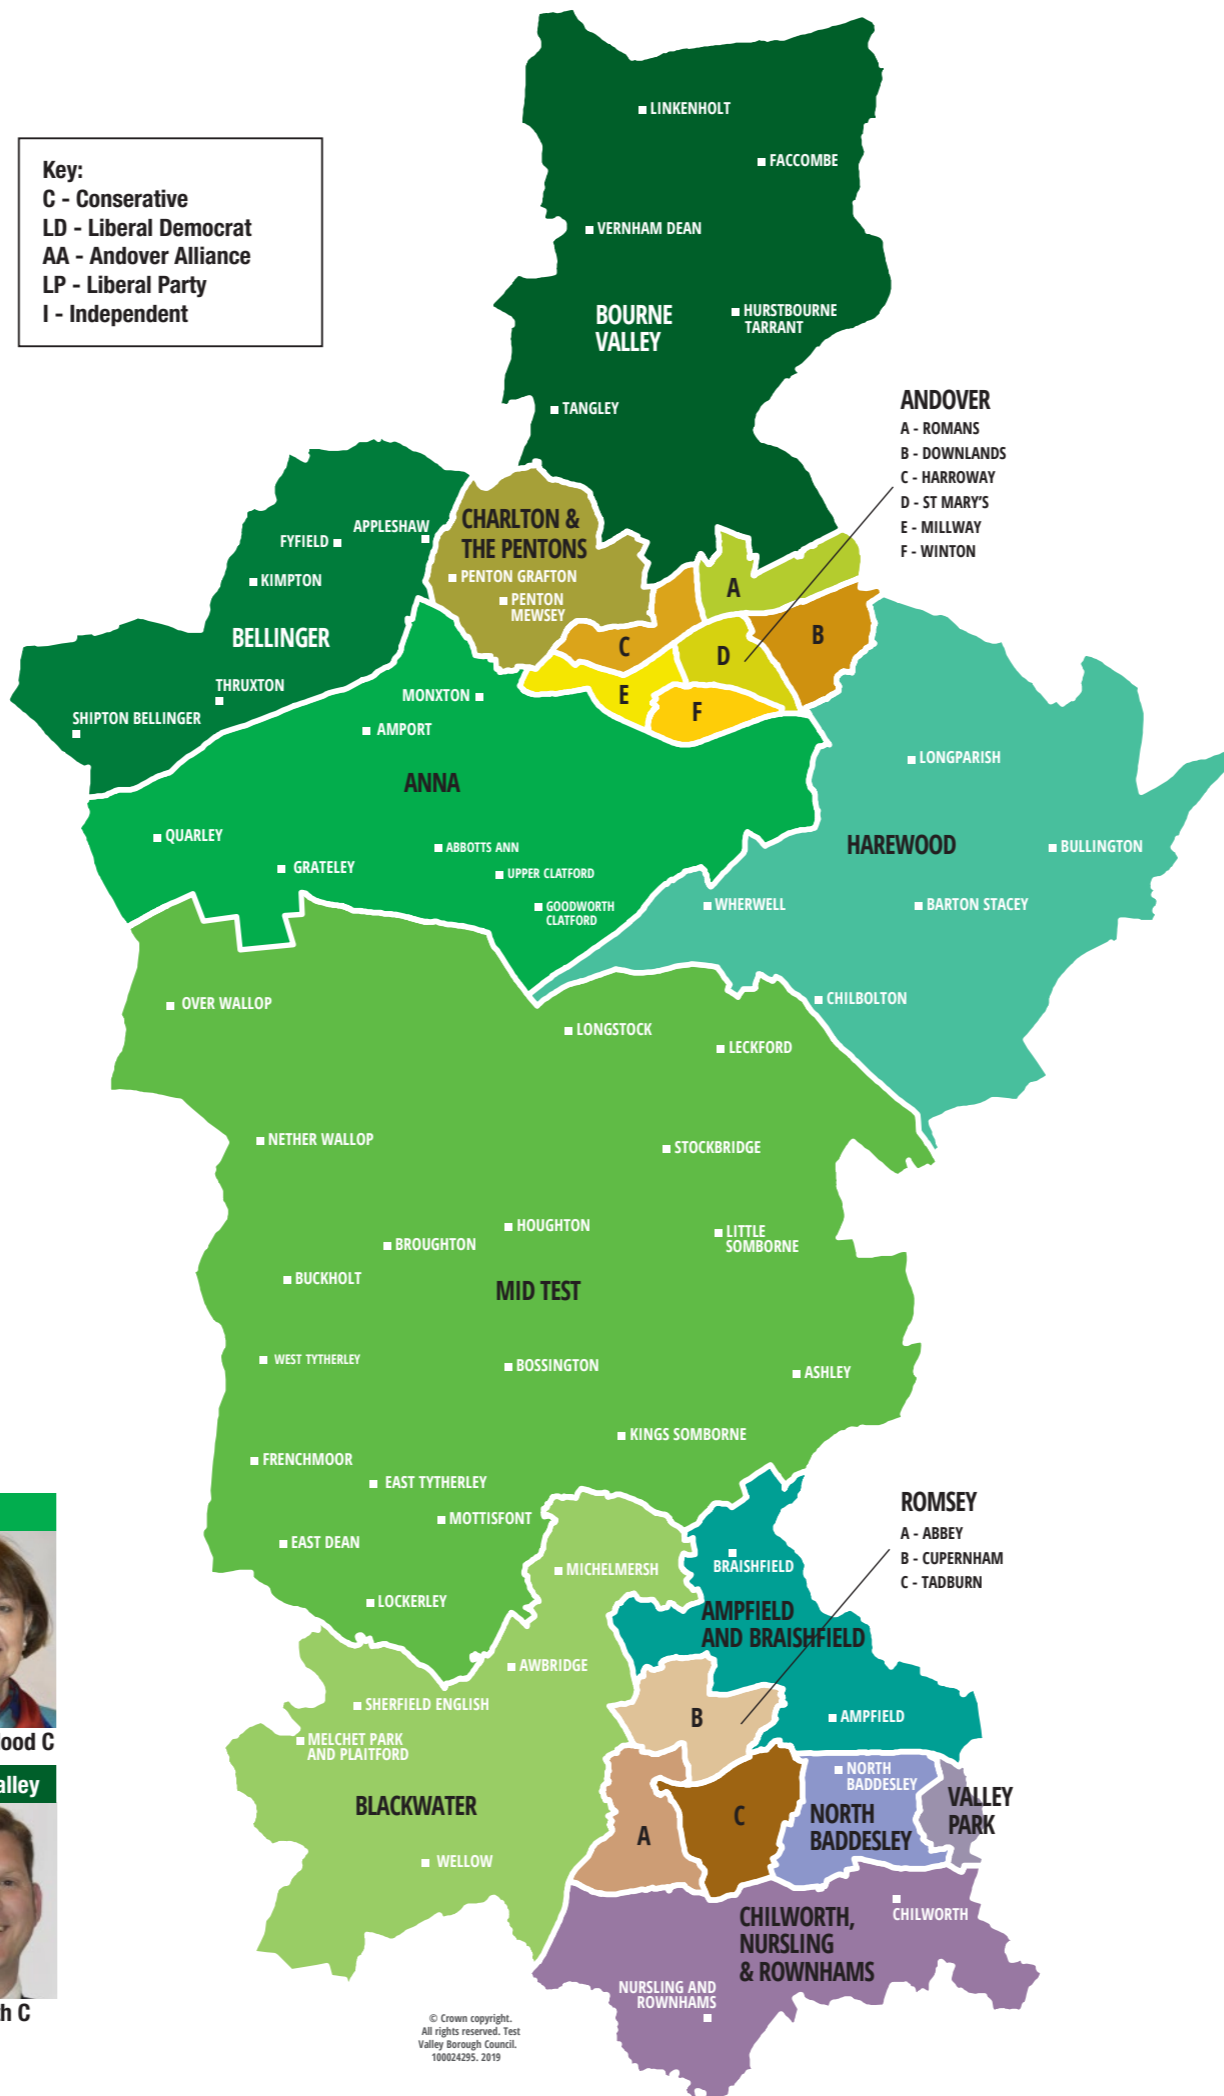

Ampfield & Braishfield Martin Hatley C	Andover Downlands Christopher Donnelly C	 Nick Lodge C
Andover - Harroway Carl Borg-Neal C	 Tony Burley C	 Karen Hamilton C
Andover - Millway Zillah Brooks C	 Christopher Ecclestone LP	 Jim Neal C
Andover - Romans Nick Matthews C	 Kirsty North C	 Tracey Tasker C
Andover - St Mary's Iris Andersen C	 Jan Budzynski C	 Victoria Harber I
Andover - Winton Rebecca Meyer I	 Richard Rowles AA	 David Coole I
Bellinger Phil Lashbrook C	Blackwater Nick Adams-King C	 Gordon Bailey C
Anna Maureen Flood C	Bourne Valley Phil North C	

Charlton & the Pentons Linda Lashbrook C	Chilworth, Nursling & Rowanams Terese Swain C		 Phil Bundy C	 Mike Maltby C		
Harewood David Drew C	Mid Test Ian Jeffrey C				 Alison Johnston C	 Tony Ward C
	North Baddesley Simon Cross LD		 Celia Dowden LD	 Alan Warnes LD		
	Romsey Abbey Nik Daas LD		 Sandra Gidley LD			
	Romsey - Cupernham Dorothy Baverstock LD		 Janet Burnage LD	 Neil Gwynne LD		
Romsey Tadburn Mark Cooper LD	 John Parker LD	Valley Park Alan Dowden LD			 Christopher Thom LD