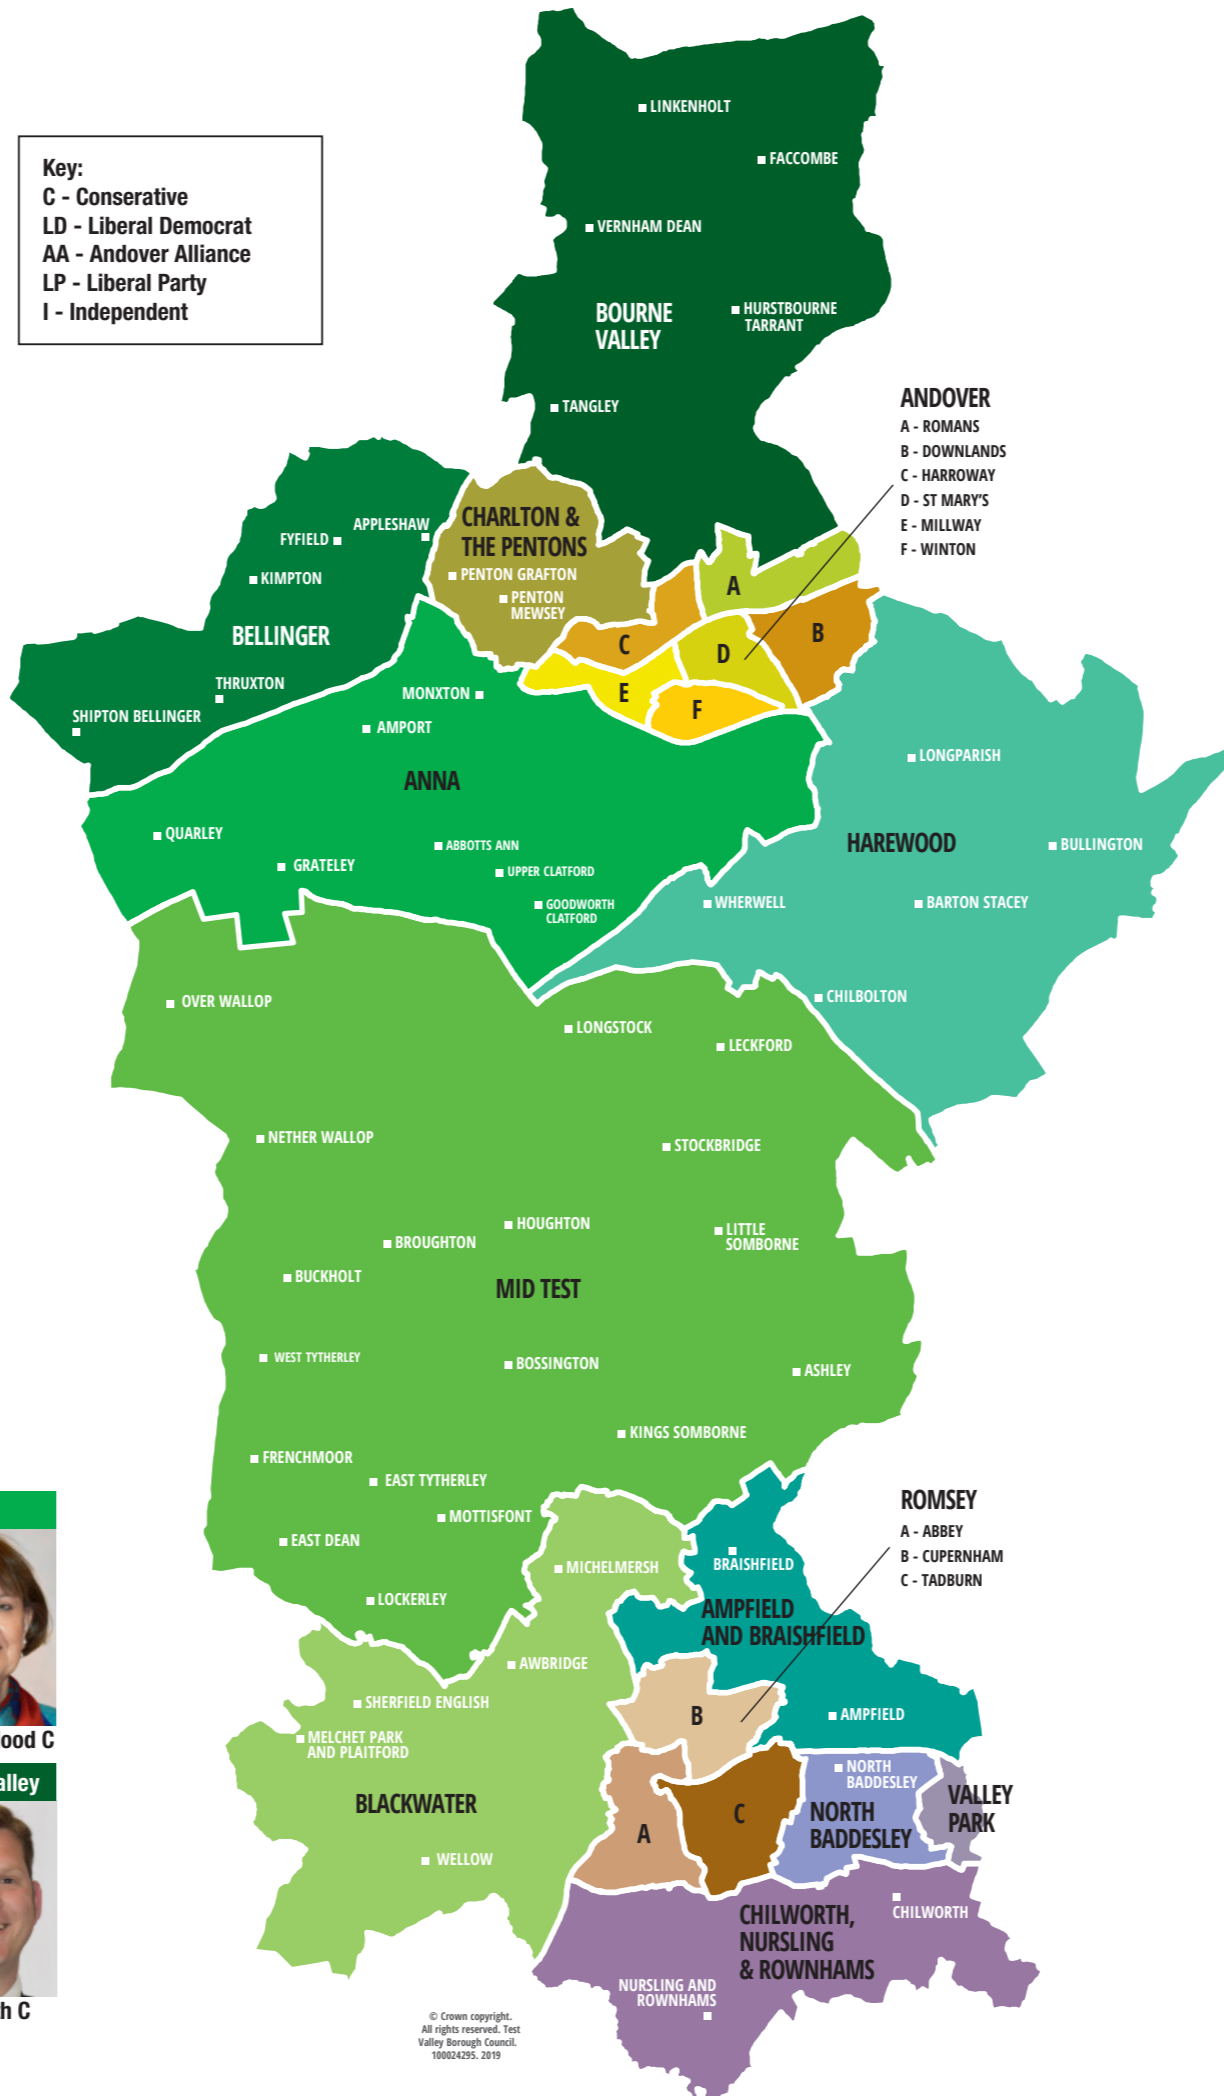

Ampfield & Braishfield Martin Hatley C	Andover Downlands Christopher Donnelly C	 Nick Lodge C
Andover - Harroway Carl Borg-Neal C	 Tony Burley C	 Karen Hamilton C
Andover - Millway Zillah Brooks C	 Christopher Ecclestone LP	 Jim Neal C
Andover - Romans Nick Matthews C	 Kirsty North C	 Tracey Tasker C
Andover - St Mary's Iris Andersen C	 Jan Budzynski C	 Victoria Harber I
Andover - Winton Rebecca Meyer I	 Richard Rowles AA	 David Coole I
Bellinger Phil Lashbrook C	Blackwater Nick Adams-King C	Bourne Valley Gordon Bailey C
Anna Maureen Flood C	Charlton & the Pentons Phil North C	

Charlton & the Pentons Linda Lashbrook C	Chilworth, Nursling & Rowanams Terese Swain C		 Phil Bundy C	 Mike Maltby C
Harewood David Drew C	Mid Test Ian Jeffrey C			
	 Alison Johnston C	 Tony Ward C		
	North Baddesley Geoff Cooper LD			
	 Celia Dowden LD	 Alan Warnes LD		
	Romsey Abbey Nik Daas LD			
		 Sandra Gidley LD		
	Romsey - Cuperham Dorothy Baverstock LD			
	 Janet Burnage LD	 Neil Gwynne LD		
Romsey Tadburn Mark Cooper LD	 John Parker LD	Valley Park Alan Dowden LD		
		 Christopher Thom LD