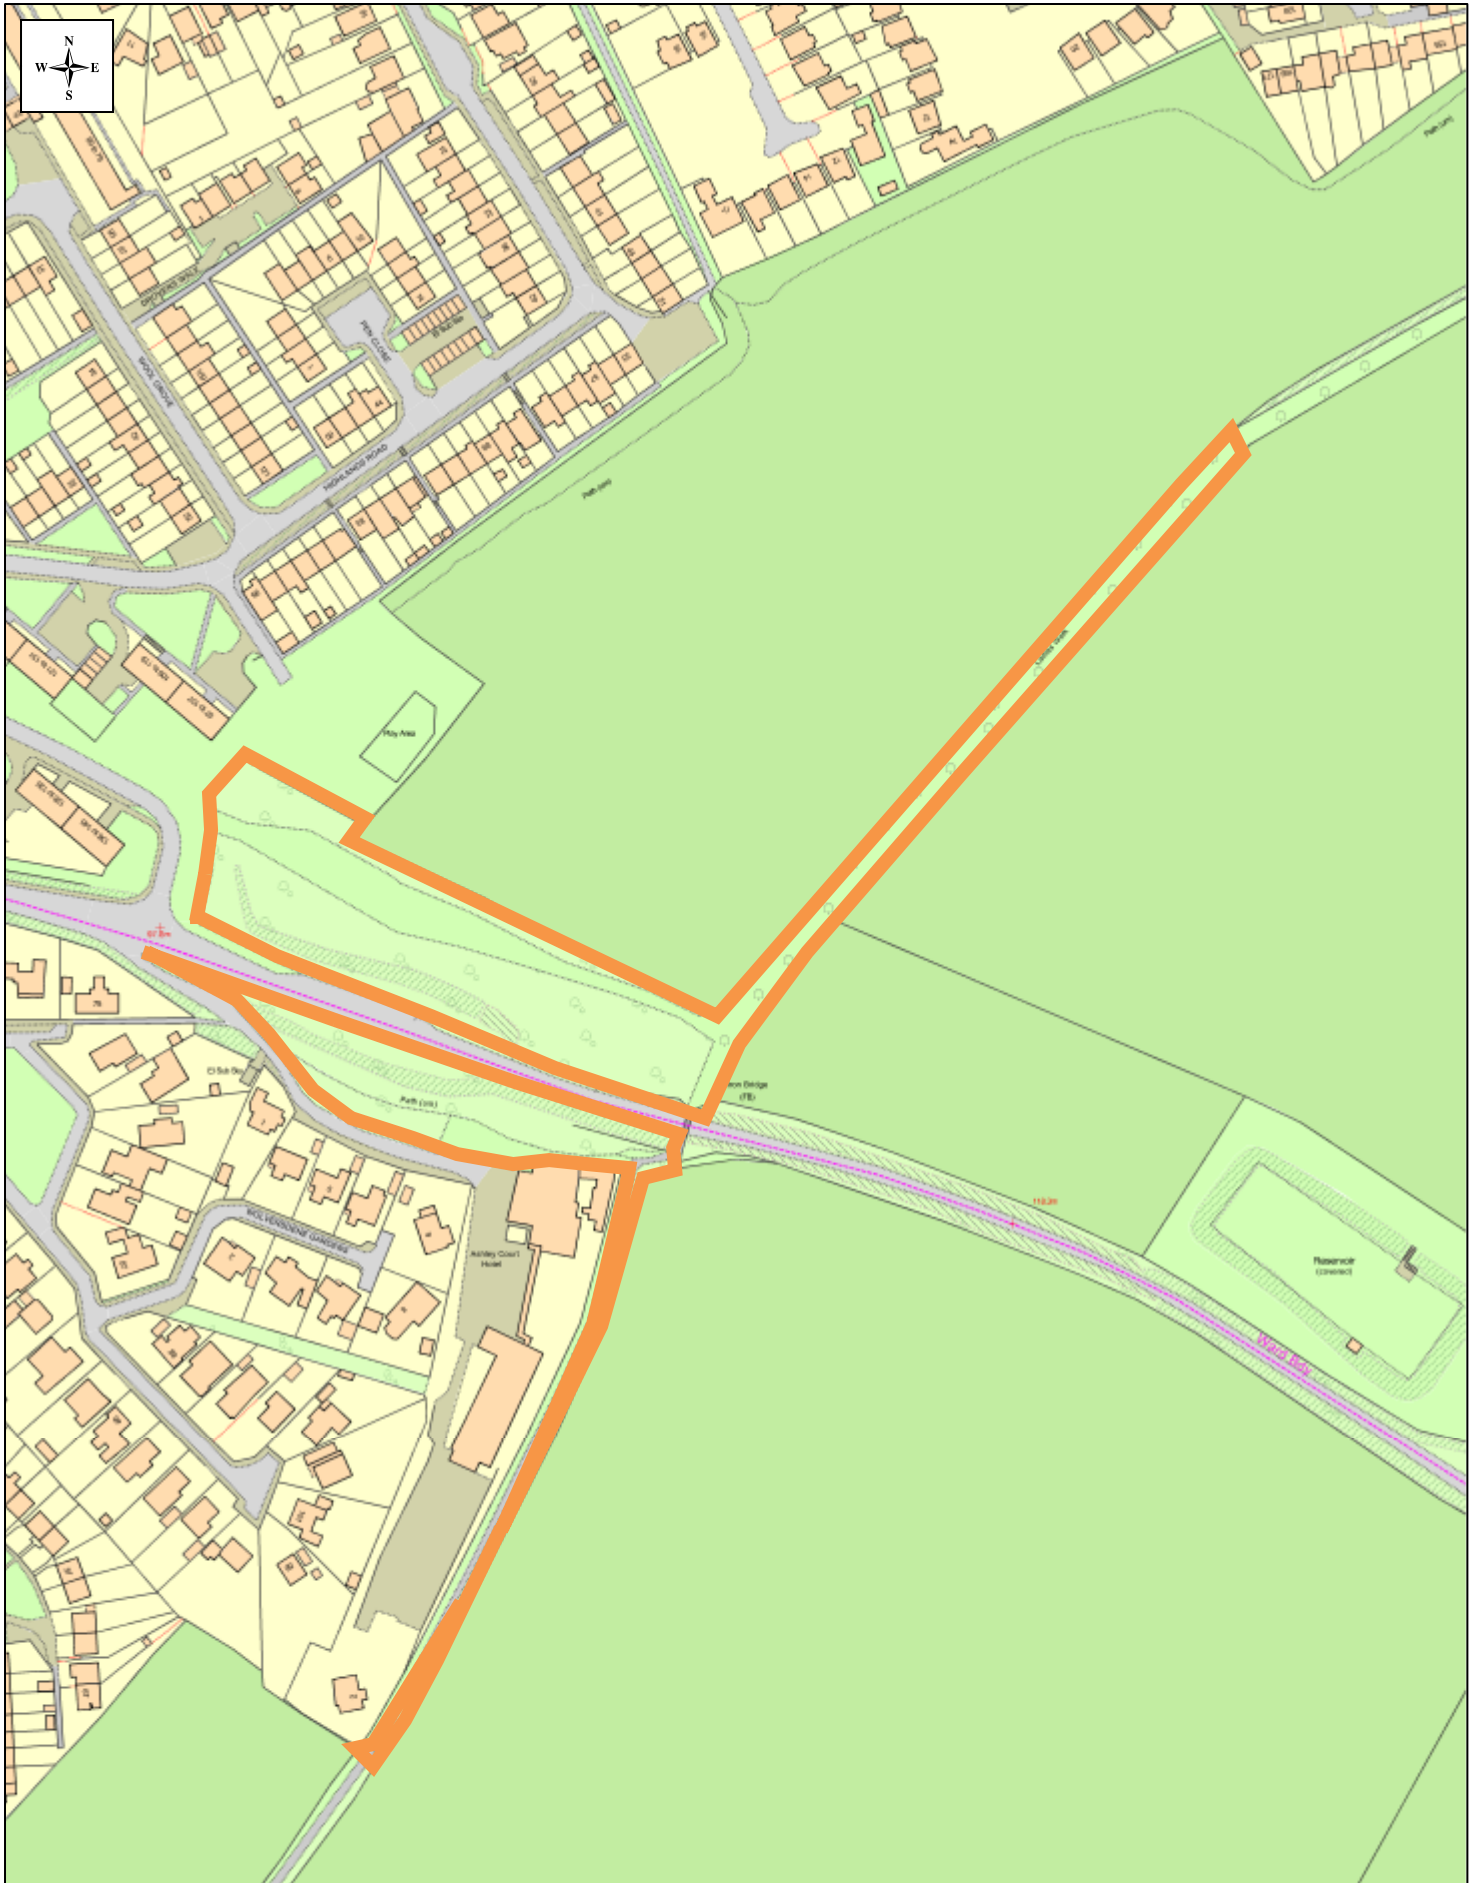

# ArcGIS Web Map

Date: 21/11/2022

Scale: 1:2,500

Author: Test Valley Borough Council

© Crown copyright and database rights 2022  
OS 100024295. You are permitted to use this data solely to enable you to respond to, or interact with, the organisation that provided you with the data. You are not permitted to copy, sub-licence, distribute or sell any of this data to third parties in any form.