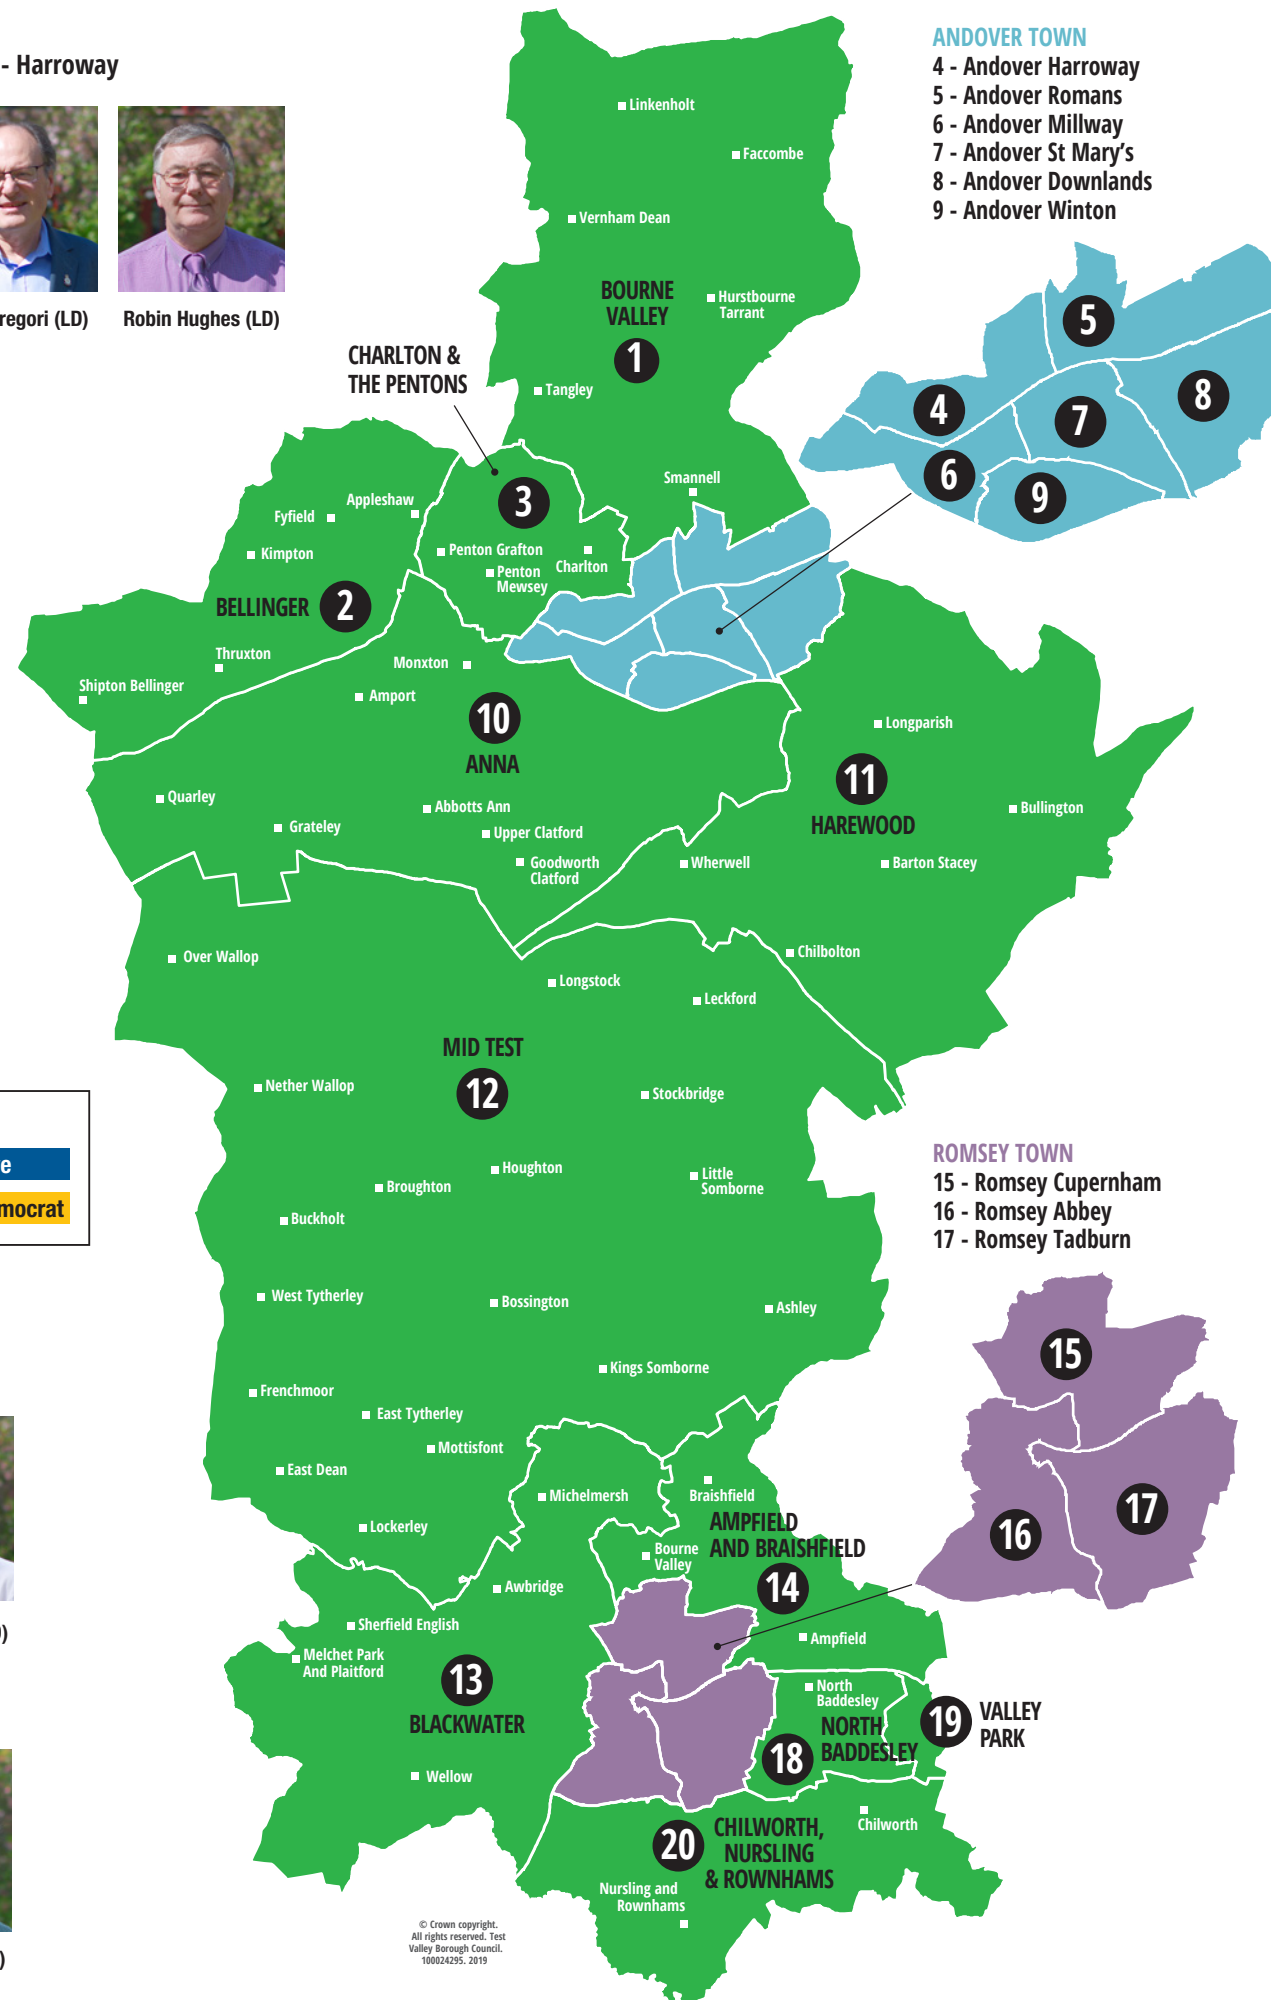

**15 Romsey - Cupernham**

Janet Burnage (LD)

Neil Gwynne (LD)

Rohit Kohli (LD)

**16 Romsey - Abbey**

Nik Daas (LD)

Sandra Gidley (LD)

**18 North Baddesley**

Geoff Cooper (LD)

Amanda Ford (LD)

Alan Warnes (LD)

**19 Valley Park**

Alan Dowden (LD)

Celia Dowden (LD)

**5 Andover - Romans**

Katie Brooks (C)

Maureen Flood (C)

David Drew (C)

**13 Blackwater** **14 Ampfield & Braishfield**

Nick Adams-King (C)

Gordon Bailey (C)

Sally Yalden (LD)

**17 Romsey - Tadburn**

Mark Cooper (LD)