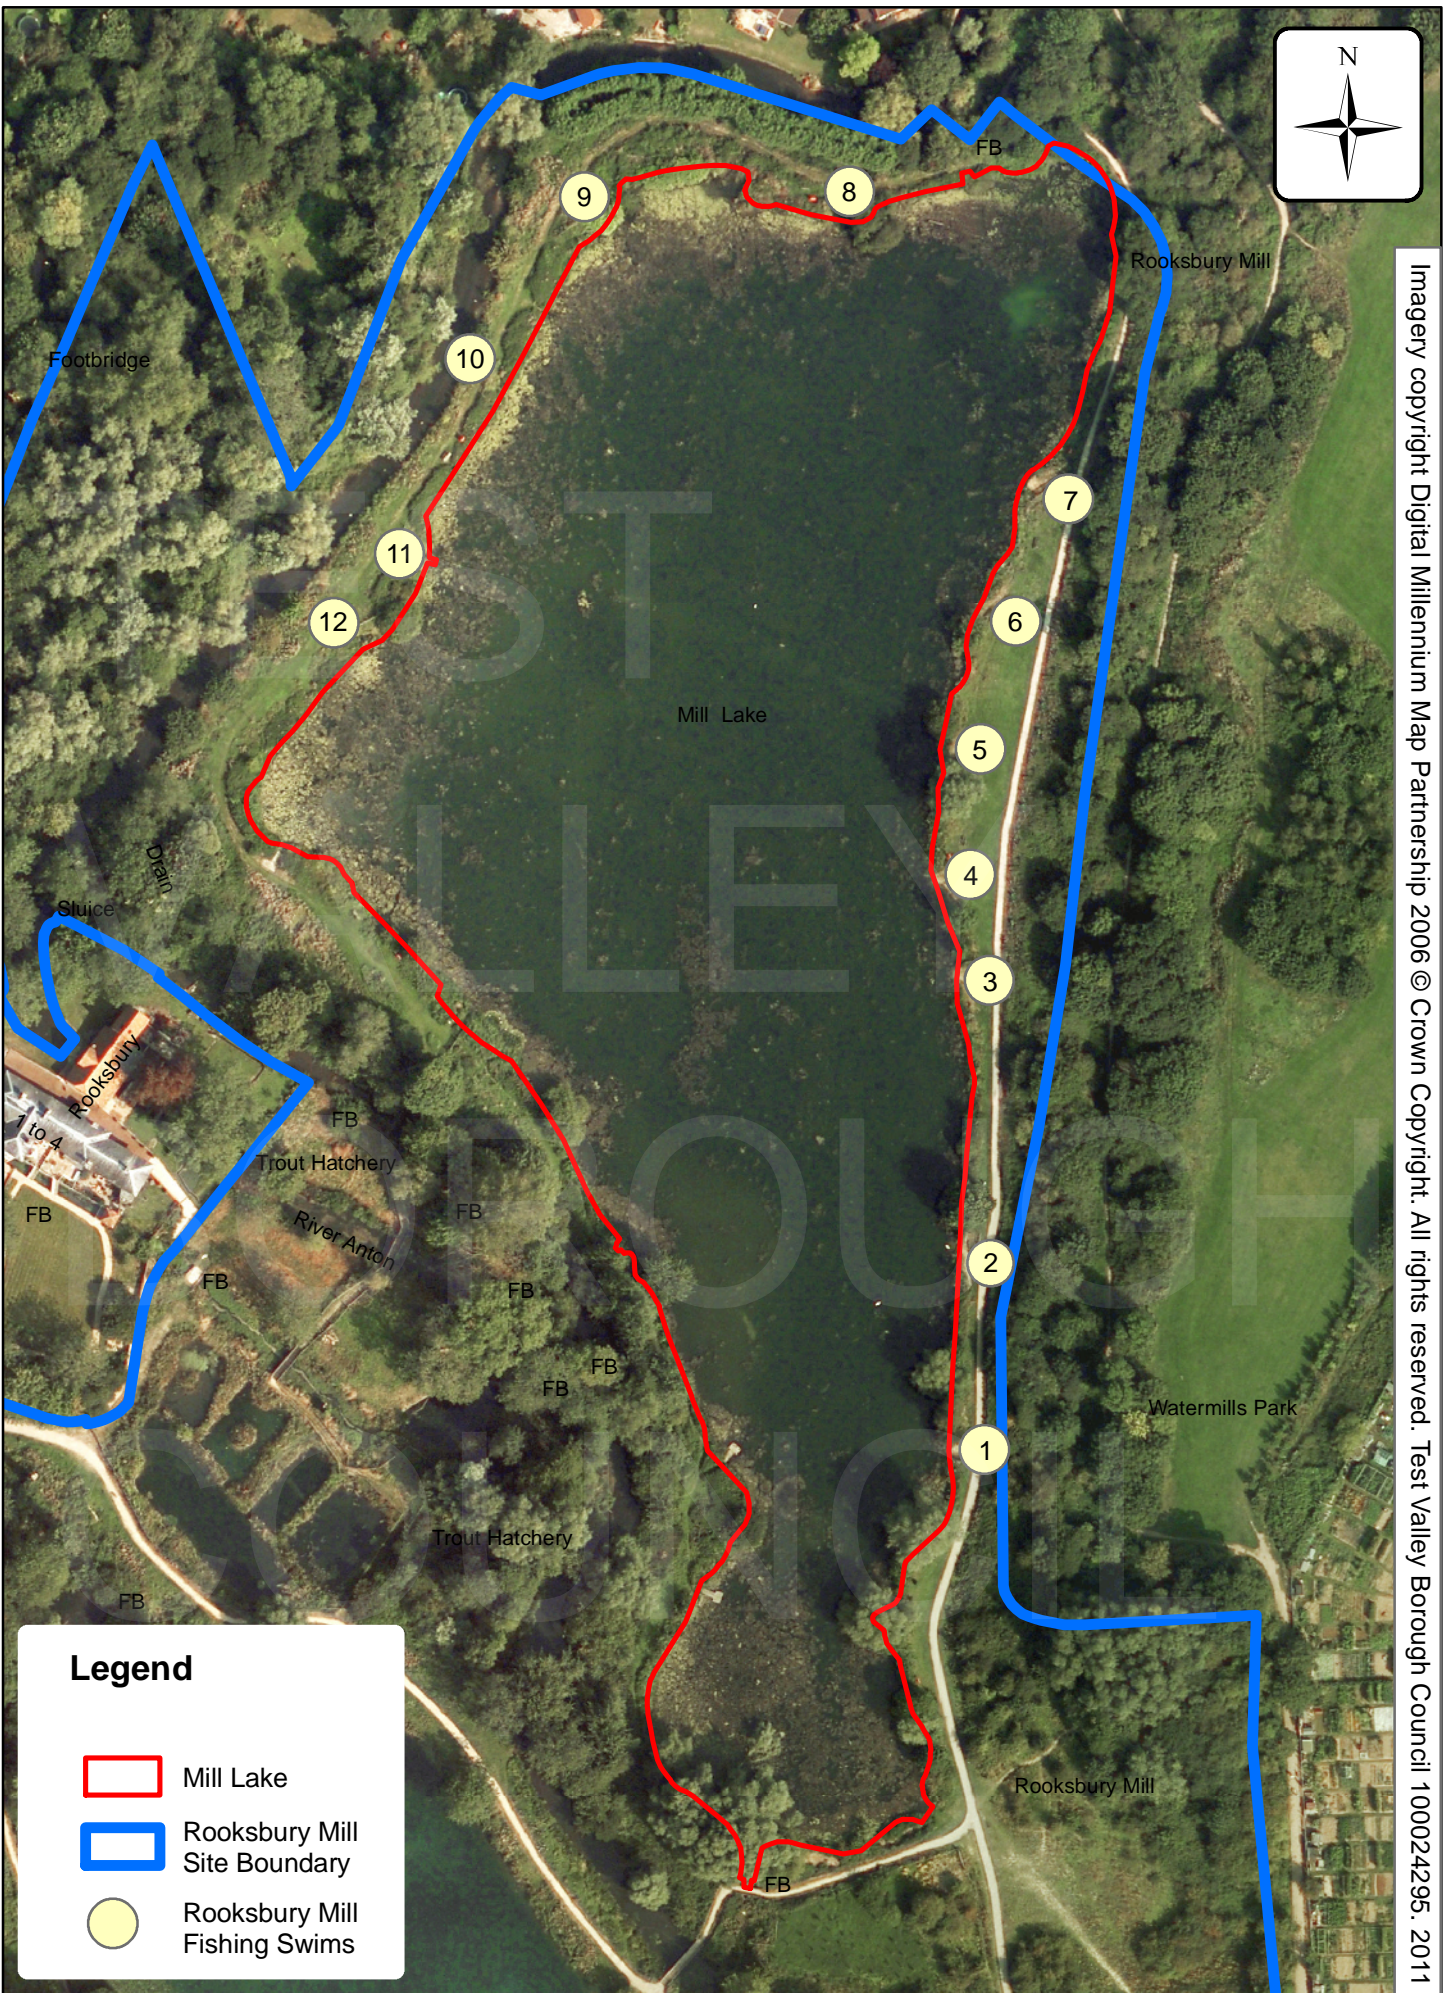

Imagery copyright Digital Millennium Map Partnership 2006 © Crown Copyright. All rights reserved. Test Valley Borough Council 100024295. 2011

**Legend**

-  Mill Lake
-  Rooksbury Mill Site Boundary
-  Rooksbury Mill Fishing Swims

Scale: Not to Scale  
Date: November 2011  
Drawn: IT GIS

*Rooksbury Mill LNR*  
*Permitted Fishing Lake*