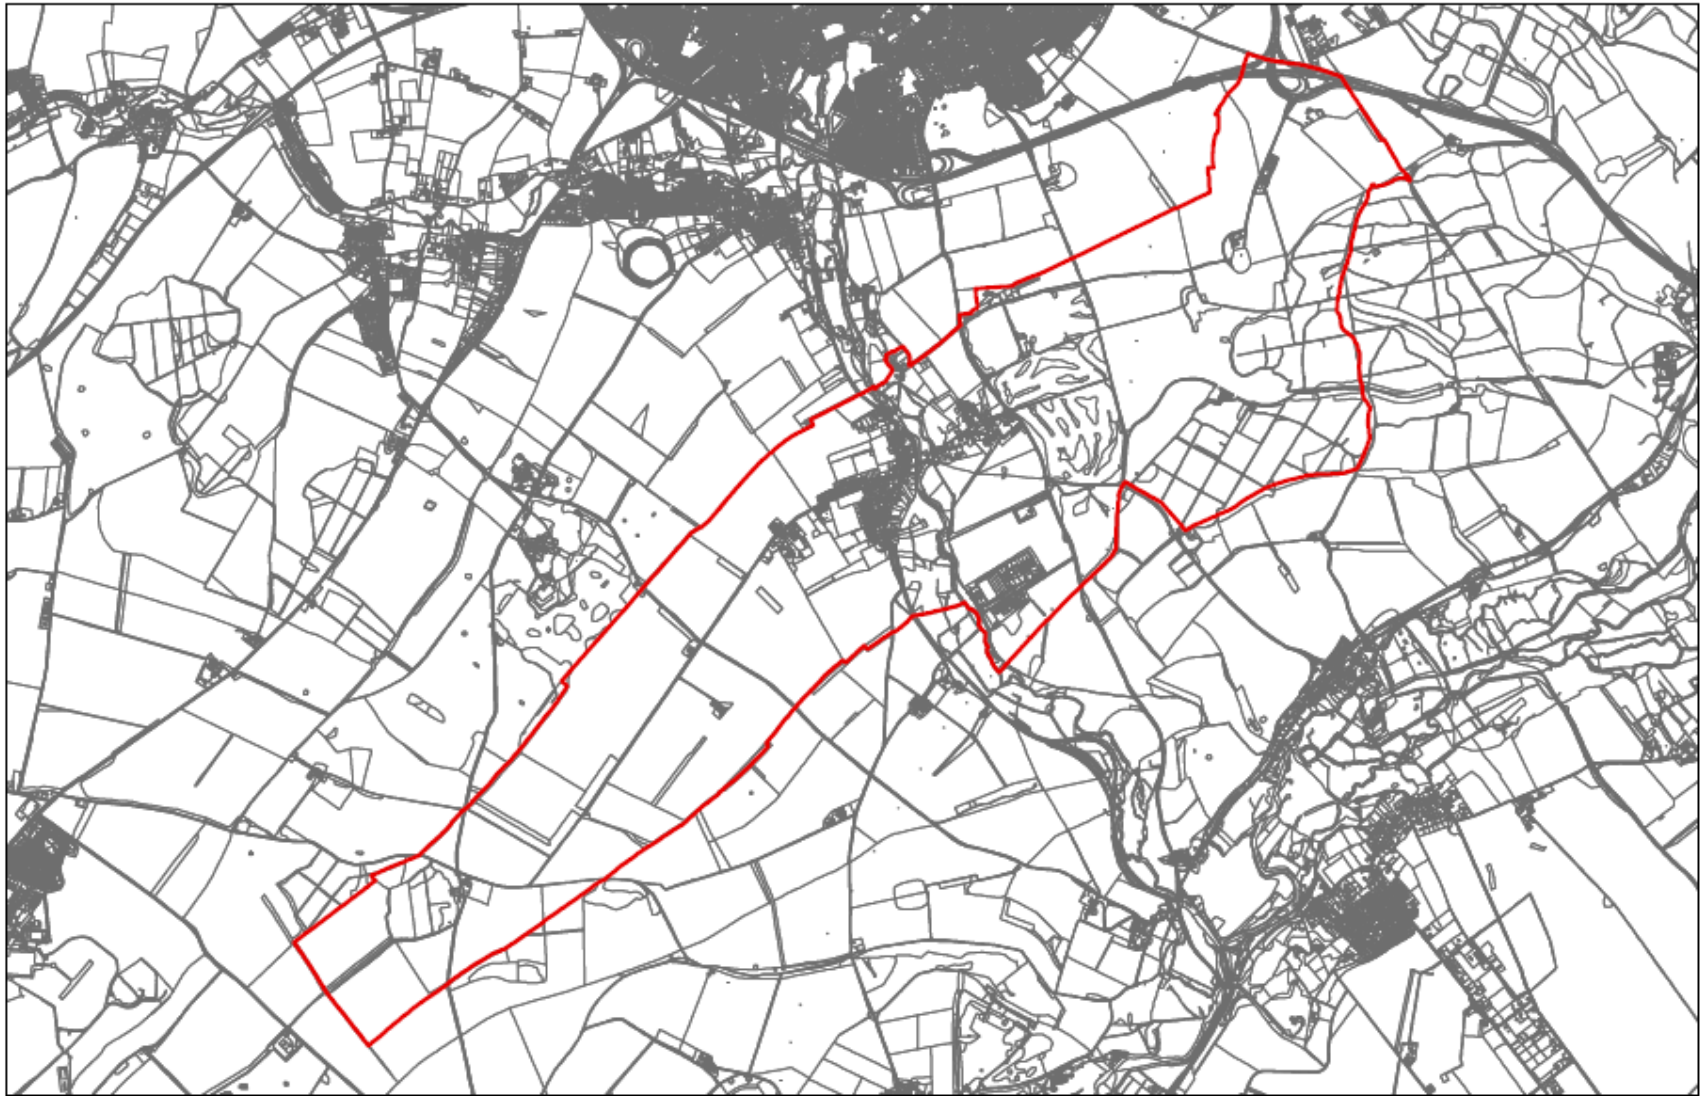

Goodworth Clatford Neighbourhood Development Plan 2018-2029

# Designated Area Map

September 2018

Goodworth Clatford Parish Council

Goodworth Clatford Parish Boundary

© Crown Copyright. All rights reserved Test Valley Borough Council 200024295 2015.

Scale: NTS | Date: March 2016 | Drawn by: PPT (hg)