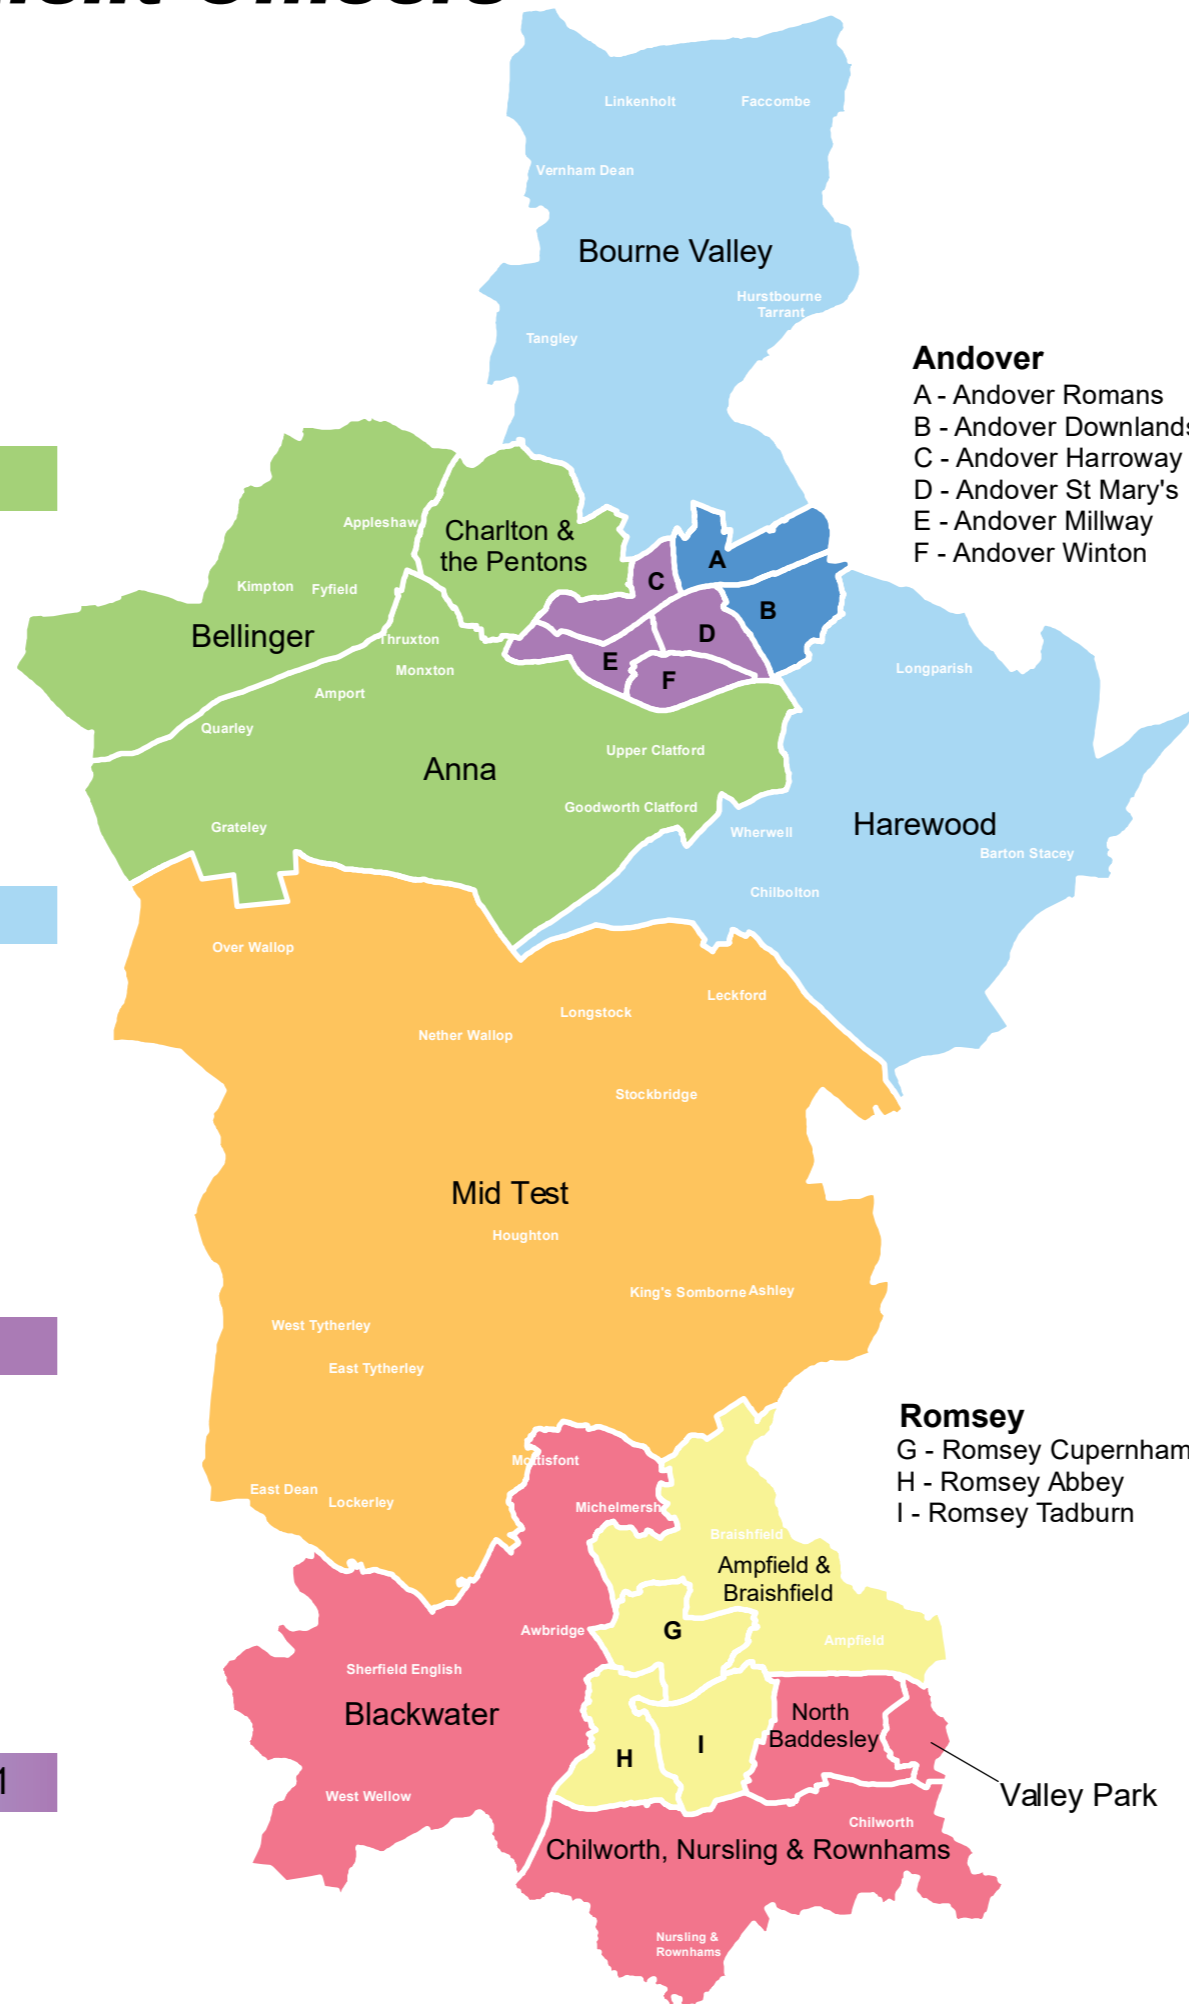

Community Engagement Officers

April 2019

- Charlton & the Pentons
- Bellinger
- Anna

apilley@testvalley.gov.uk 01264 368640

- Bourne Valley
- Harewood

jbrain@testvalley.gov.uk 01264 368708

- Winton
- Harroway
- Millway
- St Mary's

lrice@testvalley.gov.uk 01264 368810

Project Support (North)

sroberts@testvalley.gov.uk 01264 368641

- Mid Test

icolley@testvalley.gov.uk 01264 368958

- Romans
- Downlands

ataylor@testvalley.gov.uk 01264 368069

- Tadburn
- Cupernham
- Abbey
- Ampfield & Braishfield

mpiggin@testvalley.gov.uk 01264 368623

- Blackwater
- Chilworth, Nursling and Rownhams
- North Baddesley
- Valley Park

lbull@testvalley.gov.uk 01264 368649

Project Support (South)

sknight@testvalley.gov.uk 01264 368642